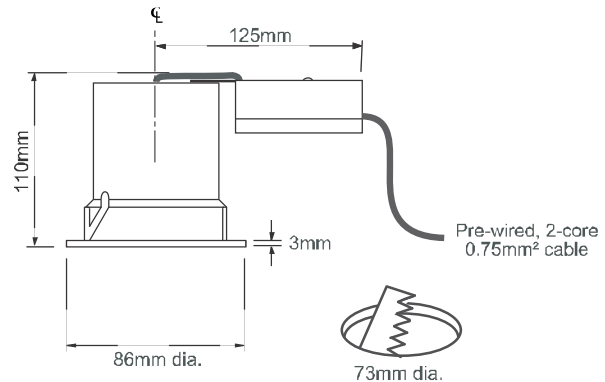

ECOseal

Sealed Fixed Recessed L.E.D. Downli

Features

- Energy saving
- Full intensity from switch on
- 'Warm white' or 'cool white' colours
- Wide, medium or narrow beam lenses
- Wide range of finishes
- Low operating temperature
- Long life >50,000 hrs.
- Integral driver with S.E.L.V. output
- Safe, ClassIII, luminaire
- Building regulation compliant

Electrical Specification

LED DRIVER

Type	Constant current
Input voltage	230/240Vac 50/60Hz
Input current	0.08A
Power factor	λ 0.5

Electrical Safety	Class II
Output Isolation	S.E.L.V.

LUMINAIRE

Electrical Safety	ClassIII

L.E.D's

Warm White	2875 - 3200 K (40.5 Lm/W)
Cool White	5000 - 6500 K (55.8 Lm/W)

OPTICS

Narrow 10° Medium 20° Wide 50°

Photometry

Photometric data available on request

Mechanical Specification

Dimensions	Total Height 110mm Bezel Dia. 86mm
Hole cut-out	73mm Dia.
Materials: Rear casing	Anodised steel
Front bezel	Die-cast aluminium with powder coat or electro-plated finish
Driver casing	Flame retardant polycarbonate
Mounting surface	F mark - Suitable for mounting on normally flammable surfaces
Mounting surface thickness	10mm Min. - 25mm Max.
Weight	520g

Compliance

Part - B Building reg. 2000
Fire resistance: BS476 pt.21 60min.

Part - C Building reg. 2000
Air tightness: BS5250

Part - E Building reg. 2000
Acoustics: BS EN ISO 140-3 & -6
BS5450 Robust Details App.F

Part - L Building reg. 2000
Energy efficiency: >40Lm/W

Part - P Building reg. 2000
Safety: BS EN 60598 and
BS EN 61347

EMC
BS EN 61547, BS EN 55015 &
BS EN 61000-3-2

Product Codes

Part Nos.	Description
1121.x3	Sealed Fixed Recessed Downli with 'Warm White' L.E.D's and Narrow Beam Lens
1121.x6	Sealed Fixed Recessed Downli with 'Cool White' L.E.D's and Narrow Beam Lens
1122.x3	Sealed Fixed Recessed Downli with 'Warm White' L.E.D's and Medium Beam Lens
1122.x6	Sealed Fixed Recessed Downli with 'Cool White' L.E.D's and Medium Beam Lens
1125.x3	Sealed Fixed Recessed Downli with 'Warm White' L.E.D's and Wide Beam Lens
1125.x6	Sealed Fixed Recessed Downli with 'Cool White' L.E.D's and Wide Beam Lens